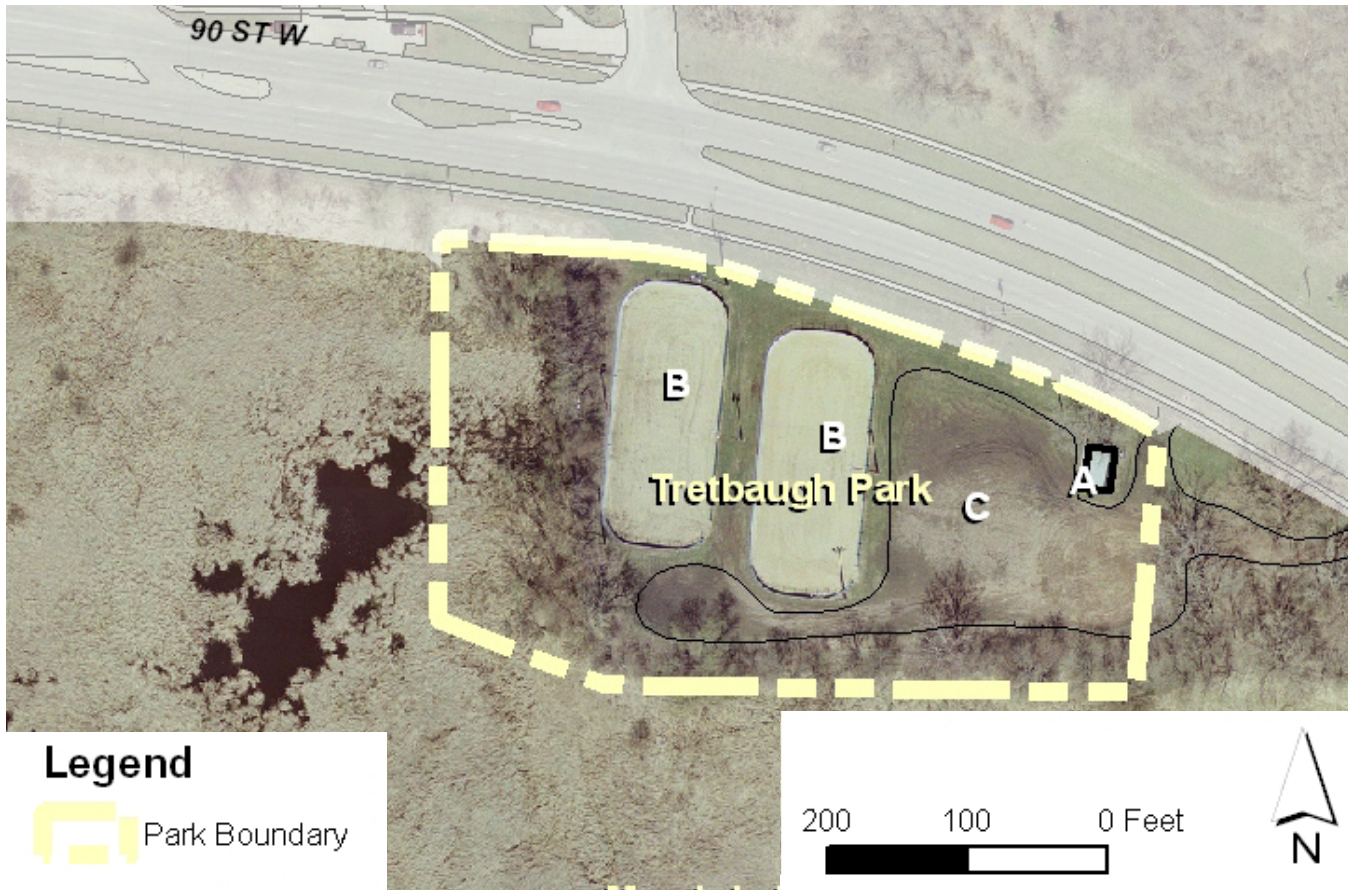

Tretbaugh Park

Address: 3701 West 90th Street

Classification: Neighborhood Park

Size: 3.1 Acres (Part of Marsh Lake)

Existing Facilities:

- A Warming house
- B 2 Hockey rinks
- C Off-street parking

Planned Facilities and Improvements:

- Warming house
- Paved parking lot
- Off-leash dog exercise area in rink

Accessibility Recommendations:

- Accessible parking stalls with striping and signage
- Accessible path to warming house and hockey rinks from parking lot

Existing Conditions

Tretbaugh Park Master Plan